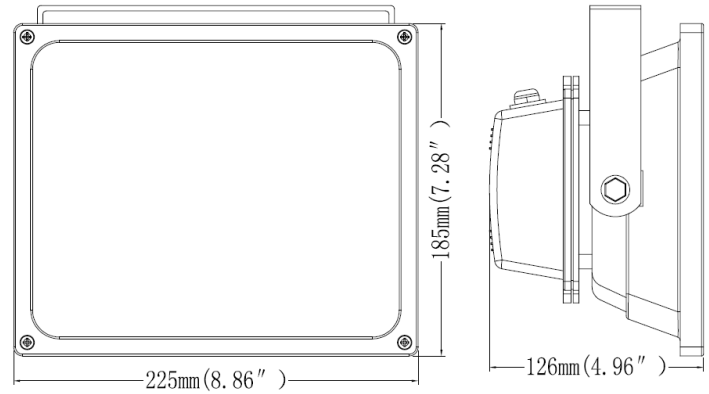

Specifications

Customer Name: _____

Model: _____ 30W **CUL/UL Listed** LED Flood light Series _____

Product Code: _____ STL-030AW1/AW2/AN1/AN2/AC1/AC2 _____

CCT: _____ Warm white / Neutral white / Cool White _____

Dimension (mm)

● Features

Item	Parameter range
Power	30W (Sosen UL Driver)
LED Quantity	35PCS Philips 3030 SMD
Color	Warm white/ Neutral white / Cool white
CCT	3000K/3500K/4000K/4500K/5000K/5700K
CRI	≥75
Life-span	≥50,000 Hours
Flux	3,000+/- 100LM
Beam Angle	120°
Material	Aluminum + Toughened glass
Net Weight	MAX 2KG/PC
Gross Weight	MAX 2.4KG/PC
Inner box Dimension	27*23.8*17.5CM
Outer carton Dimension	56.5*49.6*38CM
Package Spec.	8PCS/CTN, 19.5KG/CTN