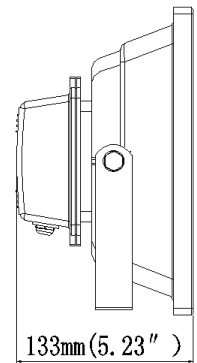

Specifications

E361401

Customer Name: _____

Model: _____ 50W **CUL/UL Listed** LED Flood light Series

Product Code: _____ STL-050AW1/AW2/AN1/AN2/AC1/AC2

CCT: _____ 3000K/3500K/4000K/4500K/5000K/5700K

Operating Voltage: _____ 100-277VAC 50/60Hz

Customer Acknowledges: _____ Date: _____

Made by:	Maze	Verified by:	Power	Date :	2016-5
----------	------	--------------	-------	--------	--------

Picture of real products

Dimension (mm)

● Features

Item	Parameter range
Power	50W (Sosen UL Driver)
LED Quantity	60PCS Philips 3030 SMD
Color	Warm white/ Neutral white / Cool white
CCT	3000K/3500K/4000K/4500K/5000K/5700K
CRI	≥75
Life-span	≥50,000 Hours
Flux	5,000+/-100LM
Beam Angle	120°
Material	Aluminum + Toughened glass
Net Weight	MAX 2.6KG/PC
Gross Weight	MAX 3.0KG/PC
Inner box Dimension	32.5*27.7*19CM
Outer carton Dimension	85.6*34*41CM
Package Spec.	6PCS/CTN, 21KG/CTN