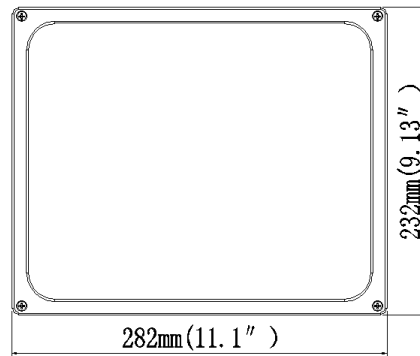

Specifications

E361401

Customer Name: _____

Model: _____ 50W **CUL/UL Listed** LED Flood light Series

Product Code: _____ STL-050AW1/AW2/AN1/AN2/AC1/AC2

CCT: _____ 3000K/3500K/4000K/4500K/5000K/5700K

Operating Voltage: _____ 100-277VAC 50/60Hz

Customer Acknowledges: _____ Date: _____

Made by:	Maze	Verified by:	Power	Date :	2016-5
----------	------	--------------	-------	--------	--------

Picture of real products

Dimension (mm)

● Features

Item	Parameter range
Power	50W (Sosen UL Driver)
LED Quantity	60PCS Philips 3030 SMD
Color	Warm white/ Neutral white / Cool white
CCT	3000K/3500K/4000K/4500K/5000K/5700K
CRI	≥75
Life-span	≥50,000 Hours
Flux	5,000+/-100LM
Beam Angle	120°
Material	Aluminum + Toughened glass
Net Weight	MAX 2.6KG/PC
Gross Weight	MAX 3.0KG/PC
Inner box Dimension	32.5*27.7*19CM
Outer carton Dimension	85.6*34*41CM
Package Spec.	6PCS/CTN, 21KG/CTN