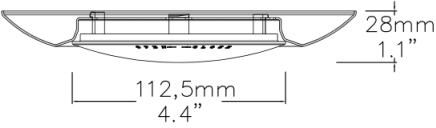

Wet location

Indoor use

Dimmable

50.000
Life hours

108
Beam Angle

Intertek

Notes: Accessories are sold separately. For additional options please consult your Liteline representative.
Due to our continued efforts to improve our products, product specifications are subject to change without notice.

Ordering Guide

DL6-12W

Colour Temperature	-	Trim Finish
	-	
3K : 3000° K 4K : 4000° K		WH : White BN : Brushed Nickel BK : Black