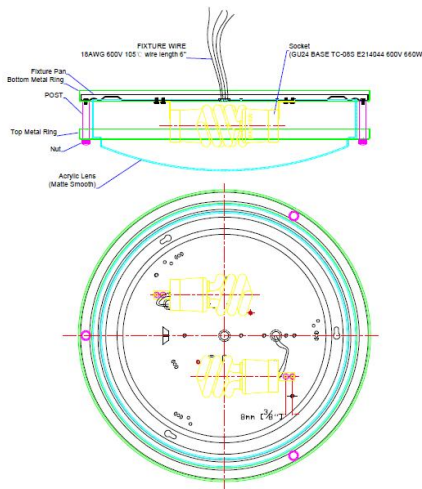

FLUORESCENT(GU24) FLUSH MOUNT CEILING

Product Specification:

OPTICS

- A. Decorative fluorescent ceiling fixture
- B. Use 120v MPF electronic SELF-BALLAST (not included)
- C. Steel pan & rings with white acrylic lens

APPLICATIONS:

Ideal for multi-residential, commercial & institutional hallways, bedrooms and walk-in closets.

CONSTRUCTION:

- A. Formed fixture pan with access holes to junction box.
- B. Tool-less access to fixture components with removal of 3 decorative nuts
- C. Brushed Nickel finish compliments any space.

OPTIONS

- A. 10",12",14", 16", 18" AND 22" HOUSINGS
- B. Various lumen packages to suit every application
- C. Mounting hardware included. (With 2"L Cross Bracket, 3/8 threaded Rod and Nut)

APPROVALS

CETL CERTIFIED FOR USE IN CANADA & USA

Product Code

Vendor No.:	DIMENSION	VOLT	BULB TYPE	WATTAGE RATING	
CSC3001-GU24	9-7/8"D*3-1/2"H	120V	GU24Self-ballast	1 X 13W	
CSC3002-GU24	12"D*3-5/8"H	120V	GU24Self-ballast	2X 13W	
CSC3003-GU24	14"D * 3-1/4"H	120V	GU24Self-ballast	2X 18W	3X13W
CSC3004-GU24	16-1/4"D*4-3/4"H	120V	GU24Self-ballast	2 X 26W	3X18W
CSC3005-GU24	18"D*4-3/4"H	120V	GU24Self-ballast	2X 26W	3X18W
CSC3006-GU24	23-5/8"D*5"H	120V	GU24Self-ballast	3X 26W	4X26W